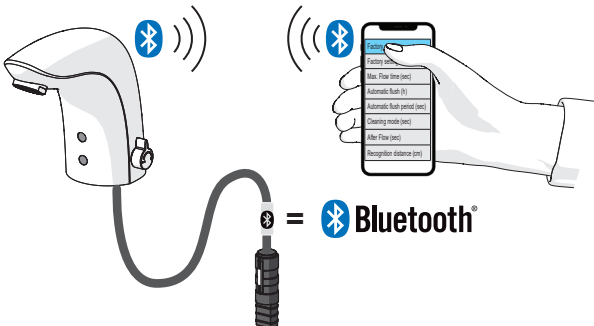

2

3 A

3 B

6449 0900

3 C

6499 0100

3 D

AUTOMATIC

2 s ± 1 s

max. 2 min

Bluetooth®

HANSA Connect App

Download on the
App Store

GET IT ON
Google Play

hansa.com/hansa-app

Lithium 2CR5 6V