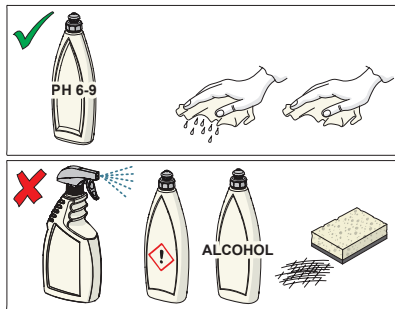

2.5

① ②

Oras Group is a powerful European provider of sanitary fittings: the market leader in the Nordics and a leading company in Continental Europe. The company's mission is to make the use of water easy and sustainable and its vision is to become the European leader of advanced sanitary fittings. Oras Group has two strong brands: Oras and Hansa.