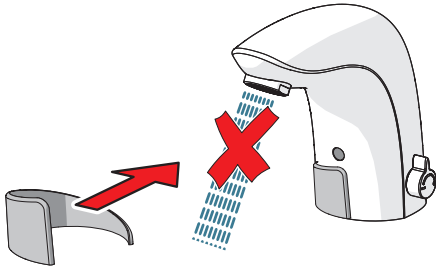

2.5

① ②

Oras Group is a powerful European provider of sanitary fittings: the market leader in the Nordics and a leading company in Continental Europe. The company's mission is to make the use of water easy and sustainable and its vision is to become the European leader of advanced sanitary fittings. Oras Group has two strong brands: Oras and Hansa.