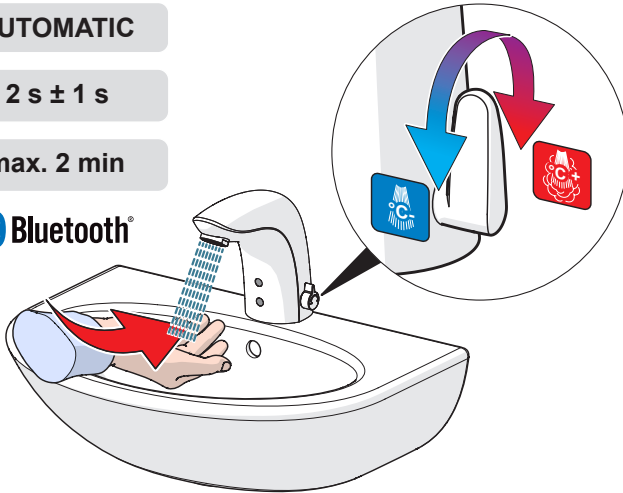

2

3 A

3 B

6449 0900

3 C

6499 0100

3 D

AUTOMATIC

2 s ± 1 s

max. 2 min

Bluetooth®

HANSA Connect App

Download on the
App Store

GET IT ON
Google Play

hansa.com/hansa-app

Lithium 2CR5 6V