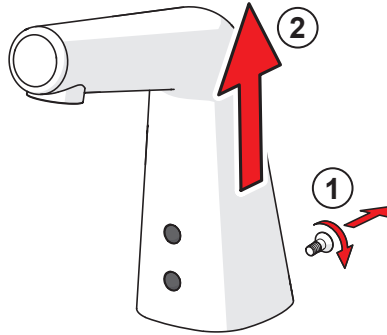

2.5

① ②

Oras Group is a powerful European provider of sanitary fittings: the market leader in the Nordics and a leading company in Continental Europe. The company's mission is to make the use of water easy and sustainable and its vision is to become the European leader of advanced sanitary fittings. Oras Group has two strong brands: Oras and Hansa.