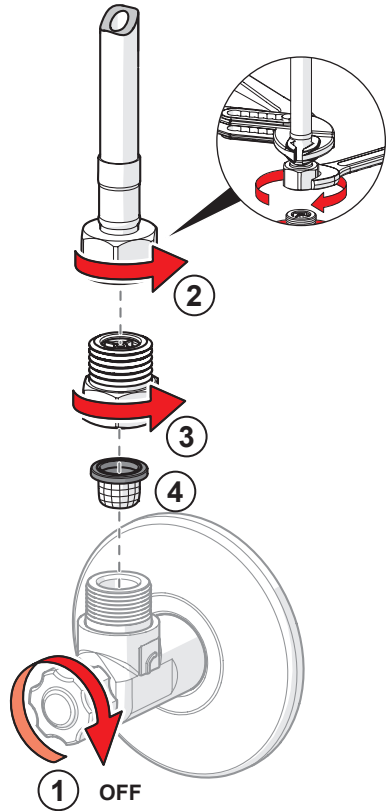

2 s ± 1 s

max. 2 min

Bluetooth®

HANSA Connect App

Download on the
App Store

GET IT ON
Google Play

hansa.com/hansa-app

Lithium 2CR5 6V