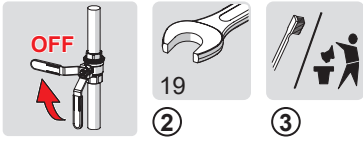

2 s ± 1 s

max. 2 min

Bluetooth®

HANSA Connect App

Download on the
App Store

GET IT ON
Google Play

hansa.com/hansa-app

Lithium 2CR5 6V