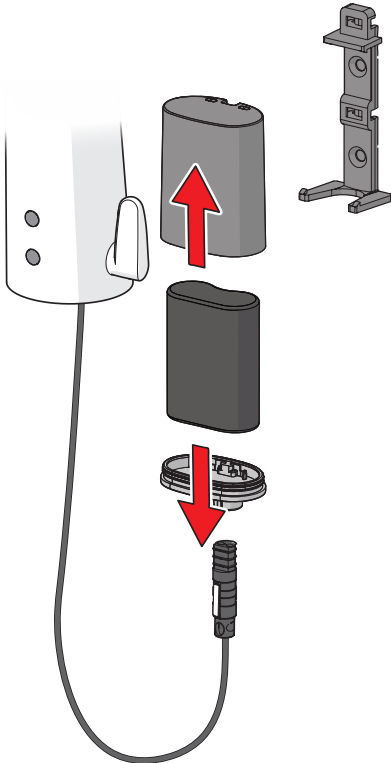

2 s ± 1 s

max. 2 min

Bluetooth®

HANSA Connect App

Download on the
App Store

GET IT ON
Google Play

hansa.com/hansa-app

Lithium 2CR5 6V