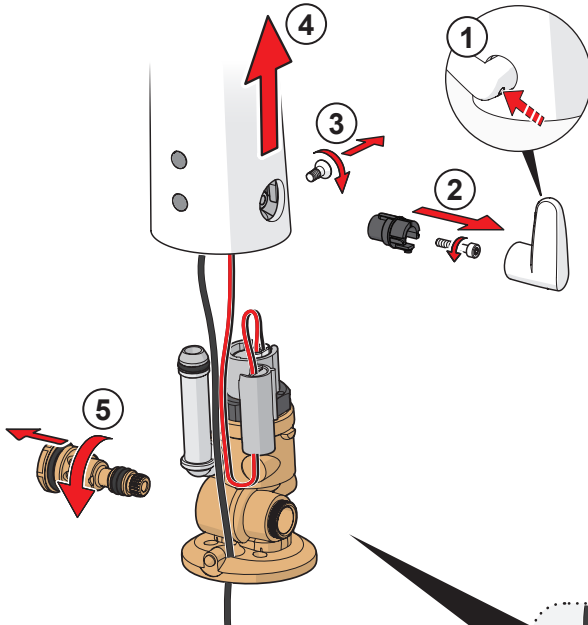

2.5

① ②

Oras Group is a powerful European provider of sanitary fittings: the market leader in the Nordics and a leading company in Continental Europe. The company's mission is to make the use of water easy and sustainable and its vision is to become the European leader of advanced sanitary fittings. Oras Group has two strong brands: Oras and Hansa.