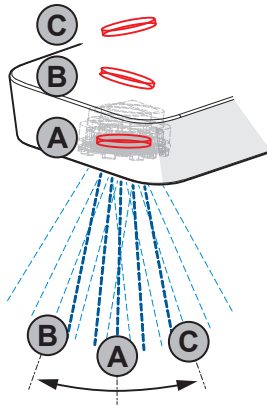

2 s ± 1 s

max. 2 min

Bluetooth®

HANSA Connect App

Download on the
App Store

GET IT ON
Google Play

hansa.com/hansa-app

Lithium 2CR5 6V