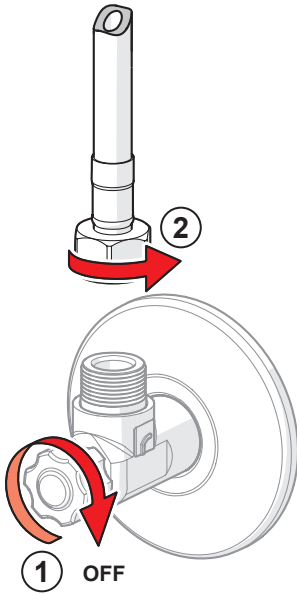

2 s ± 1 s

max. 2 min

Bluetooth®

HANSA Connect App

Download on the
App Store

GET IT ON
Google Play

hansa.com/hansa-app

Lithium 2CR5 6V