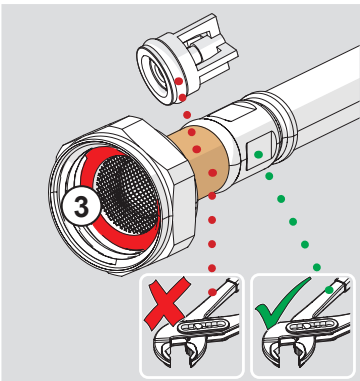

2 s ± 1 s

max. 2 min

Bluetooth®

HANSA Connect App

Download on the
App Store

GET IT ON
Google Play

hansa.com/hansa-app

Lithium 2CR5 6V