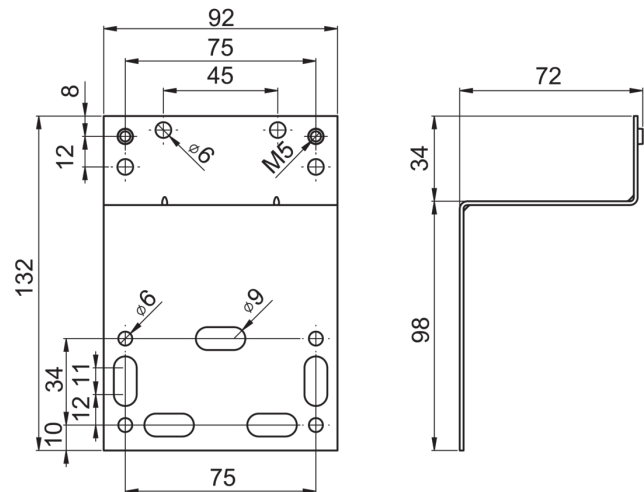

**HANSAMATRIX**  
**ASSEMBLING PLATE**  
 44050100  
**EAN: 4015474257535**

assembly angle -set for exact and easy installation of the concealed installation unit and mounting rail. 2 x assembly angle with mounting parts; fixing screws for the assembling valves

- Badkamer
- Montage set

**Technische gegevens**

## Reserveonderdelen

**SP44050100**

**Naam**

11.1 Set schroeven

**Code**

59913706

**CONTENT NOT AVAILABLE**